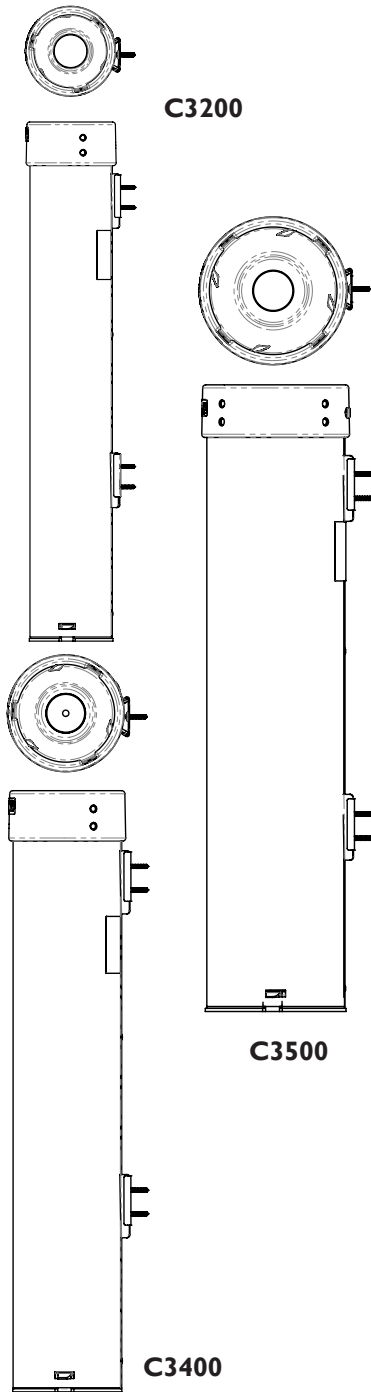

Stainless Steel Surface-Mount Cup Dispenser

Specifications for Stainless Steel Dispensers	C3200 EF/EH/EV Stainless Steel Surface Mount (Elevator) Beverage Cup	C3400 EF/EH/EV Stainless Steel Surface Mount (Elevator) Beverage Cup	C3500 EF/EH/EV Stainless Steel Surface Mount (Elevator) Beverage Cup
Tube Length	23.8" (604mm)	23.8" (604mm)	23.8" (604mm)
Tube Diameter	4.12" (104mm)	4.62" (117mm)	5.62" (142 mm)
Cup Rim Diameter Range	2 7/32" - 3 3/16" (56-81 mm)	2 3/4" - 3 7/8" (70-98 mm)	4" - 4 7/8" (101-124 mm)
Cup Size Range	6-10 oz. (177-296 ml)	12-24 oz. (355-710 ml)	32-46 oz. (946-1360 ml)